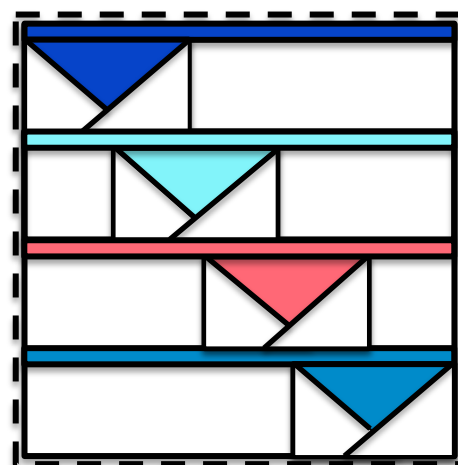

# HANGING FLAGS

4 1/2 inch by 3 inch unfinished paper-piecing block template

Print out 2 copies of this sheet. Use all 4 templates as part of the 12 1/2" HANGING FLAGS Block (unfinished)

Templates include 1/4" seam allowance

Print to "Actual size" or 100%.  
Check the inch block if correct.

© 2015 LOVE YOU SEW LLC  
[www.iloveyousew.com](http://www.iloveyousew.com)